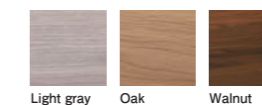

TIME

A clock floating on the headboard.

LAFINE

The headboard has LED lighting.

タイム ベッドフレーム

	Size	Price
S	W985×D2120×H805/260(9.4才)	Price:¥47,000(税別)
SD	W1215×D2120×H805/260(10.5才)	Price:¥54,700(税別)

Color:Natural
Material:MDF/強化シート(ウレタン塗装)・2ロコンセント・中央に時計/日付/室温/アラーム機能付き・LVLスノコ床板

ラフィーネ ベッドフレーム

	Size	Price
S	W980×D2080×H798-260(6.6才)	¥40,400(税別)
SD	W1210×D2080×H798-260(8.2才)	¥48,500(税別)
D	W1410×D2080×H798-260(9.3才)	¥57,900(税別)

Color:GG&Black
Material:MDF/強化シート(ウレタン塗装)・中央にスイッチ付き1ロコンセント(S/SD)左右にスイッチ付き1ロコンセント1箇所ずつ(D)中央部分に隠しLED照明付き・LVLスノコ床板

レックス ベッドフレーム

	Size	Price
S	W985×D2100×H840-250/185/125(10.0才)	¥52,900(税別)
SD	W1215×D2100×H840-250/185/125(12.3才)	¥60,700(税別)
D	W1415×D2100×H840-250/185/125(14.1才)	¥68,500(税別)

Color:Light gray・Oak・Walnut
Material:MDF/強化シート(ウレタン塗装)・右側にスイッチ付き1ロコンセント(S/SD)左右にスイッチ付き1ロコンセント1箇所ずつ(D)LED照明・床面高3段階調整・右側に時計/日付/室温/アラーム機能付き・LVLスノコ床板

CLOCK

DATE

ROOM TEMPERATURE